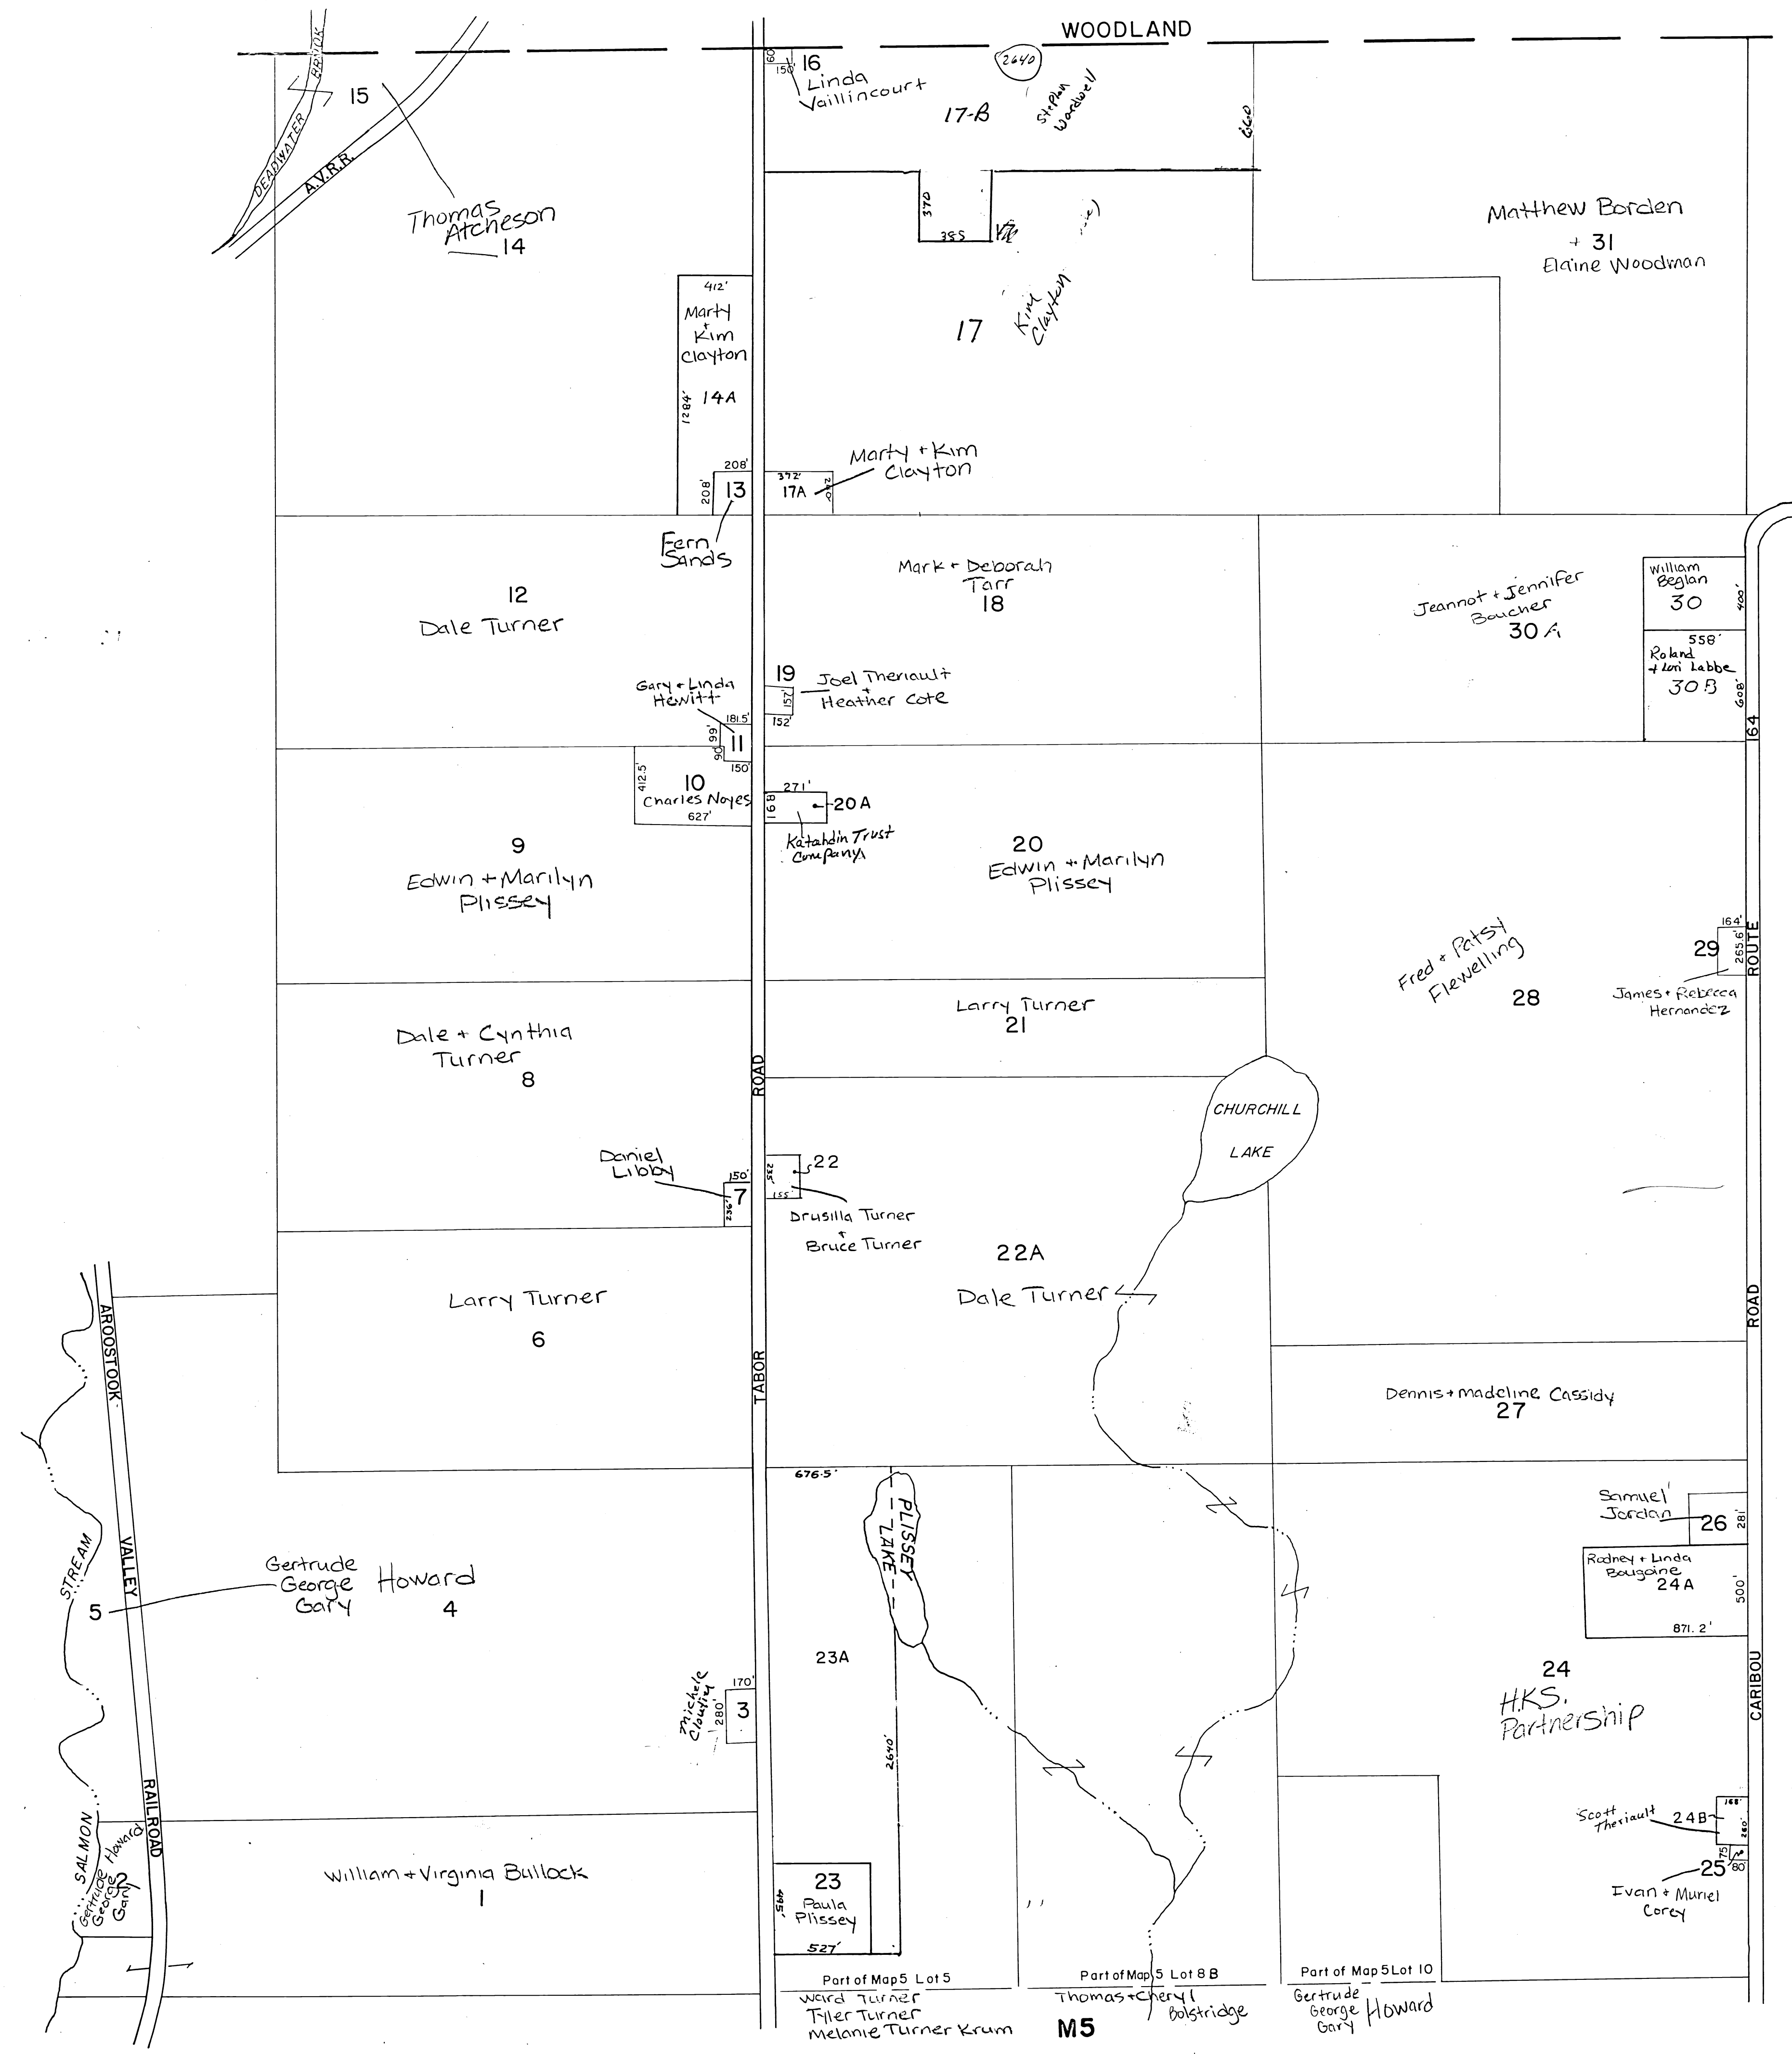

PROPERTY
MAP
TOWN
OF
WASHBURN

AROOSTOOK
COUNTY
MAINE

1978

PREPARED
BY
S.L.F., Inc.
SKOWHEGAN
MAINE

LEGEND
PARCEL NUMBER... 5
ADJACENT MAPS... M2
MATCH LINE

NOTE:
FOR ASSESSMENT
PURPOSES ONLY
NOT TO BE USED
FOR CONVEYANCES

M7

M9

M5