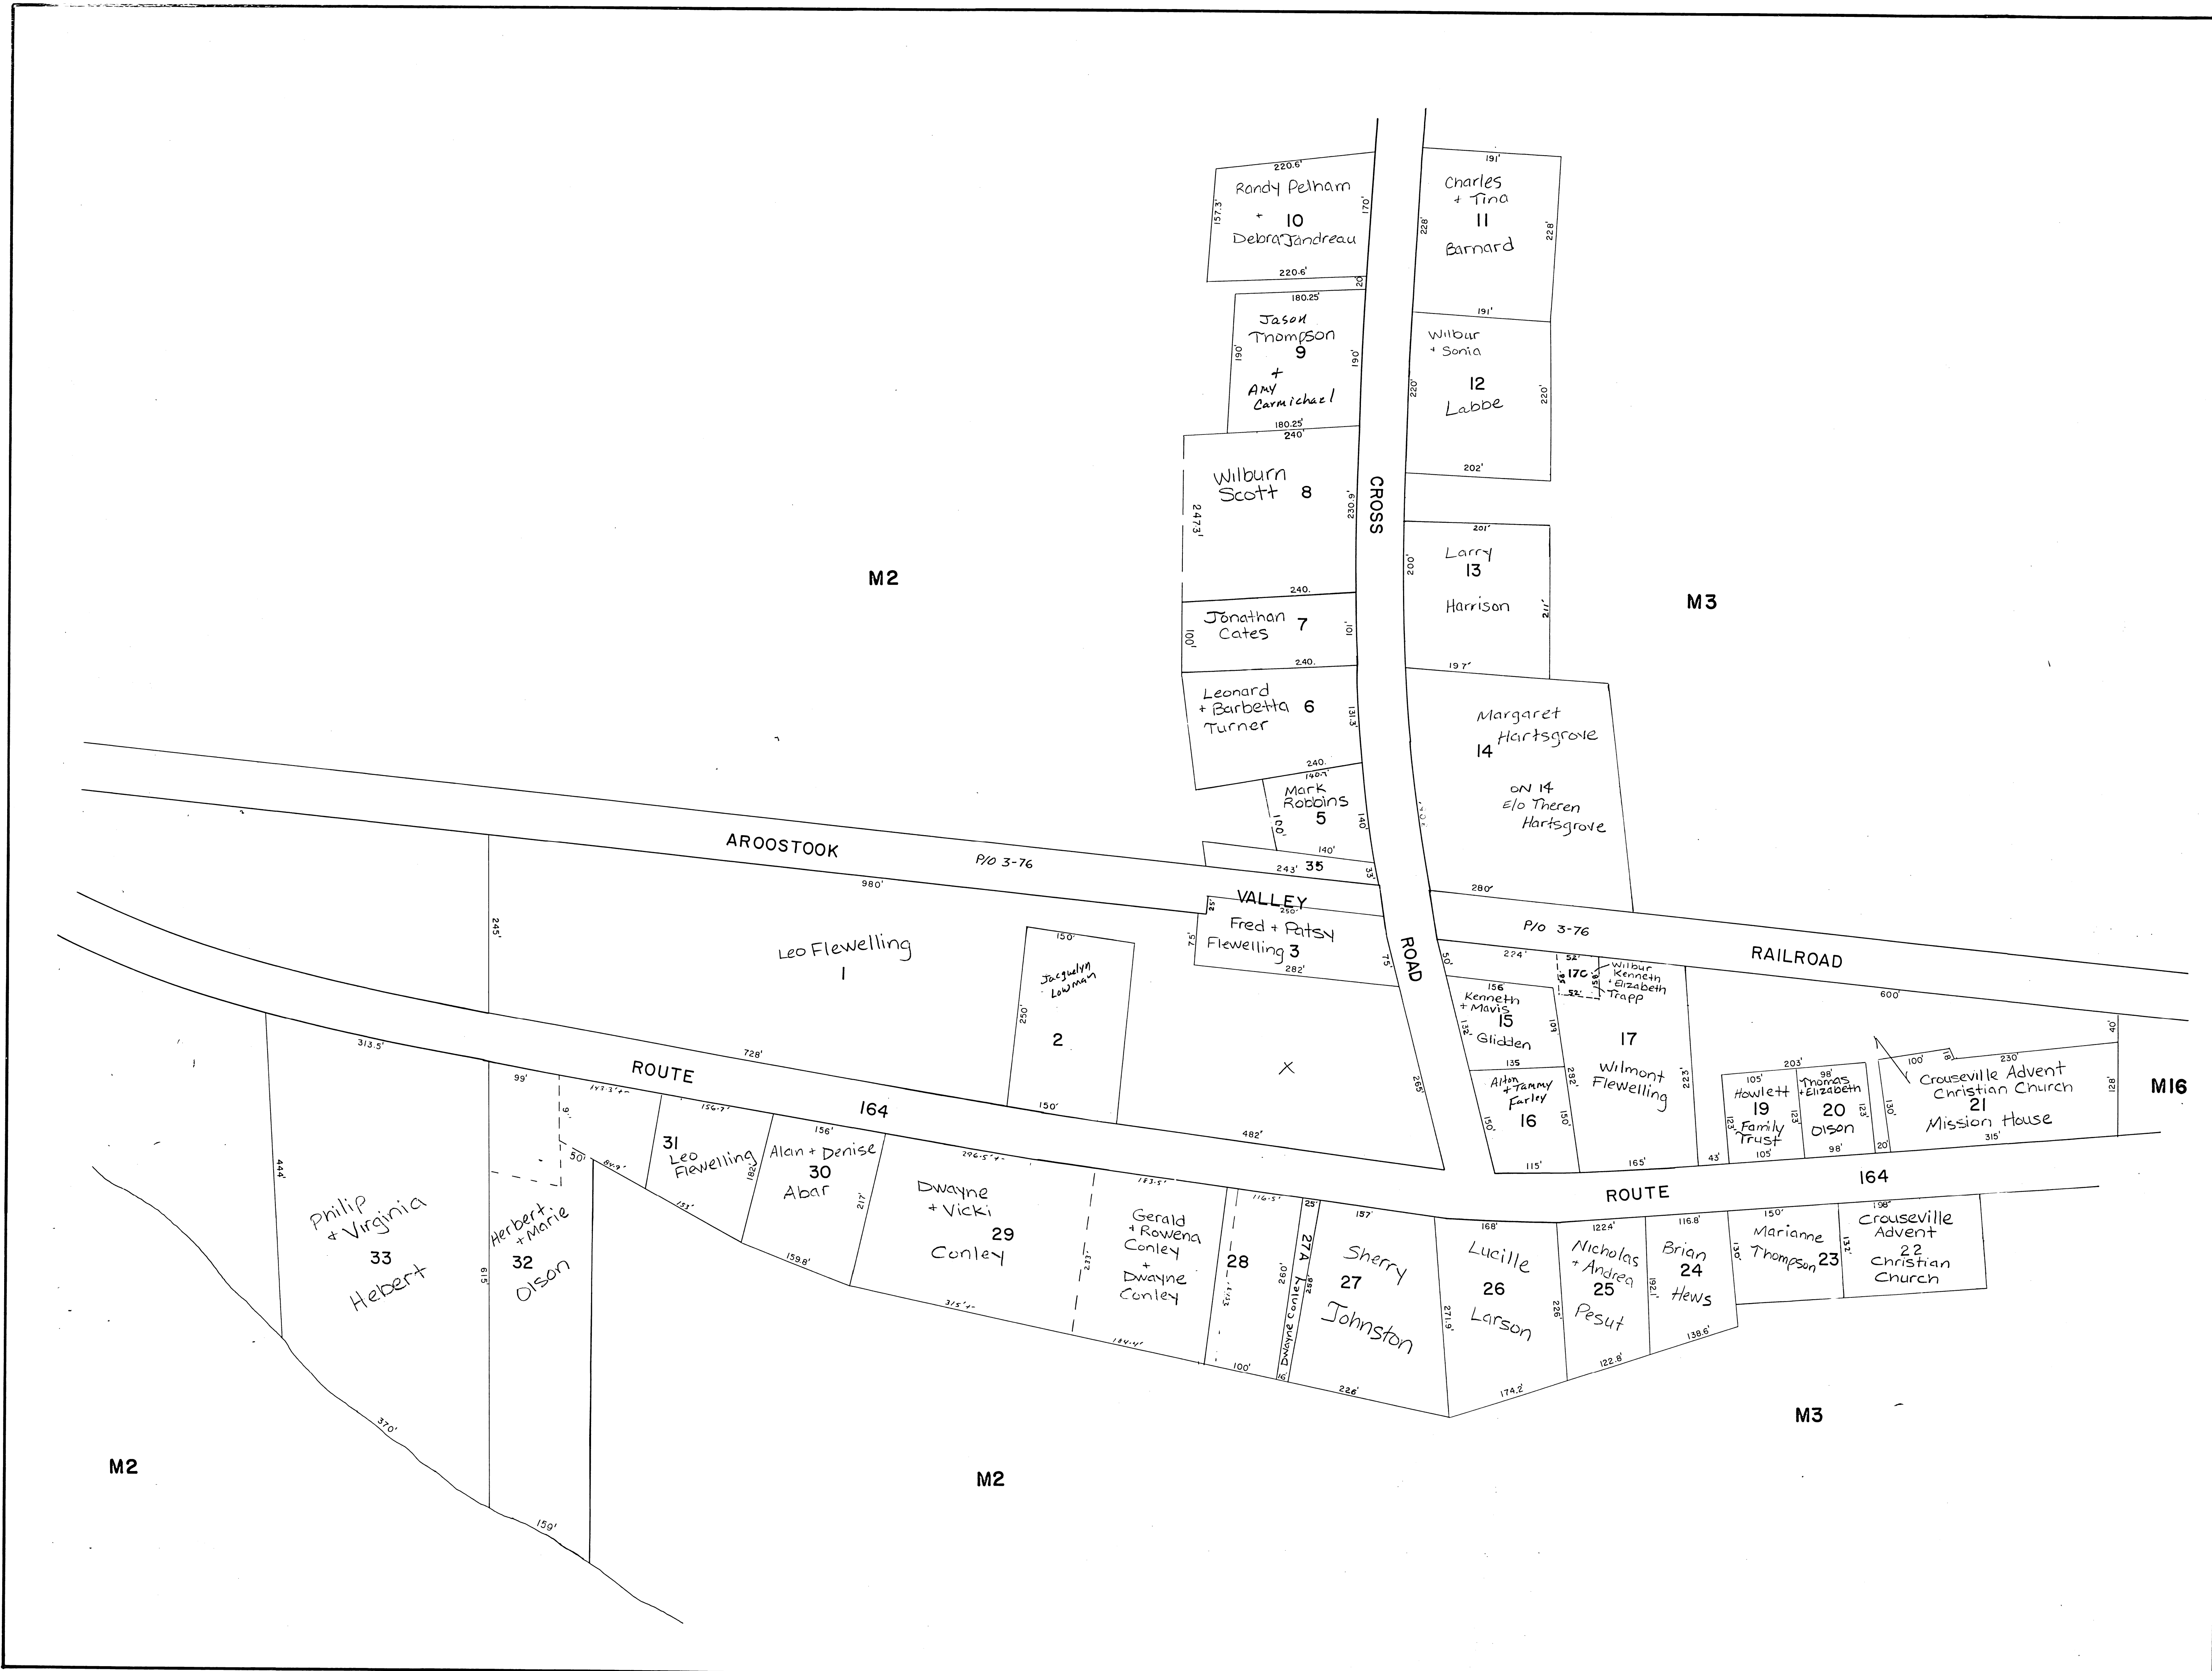

PROPERTY MAP
TOWN OF
WASHBURN

AROOSTOOK COUNTY
MAINE

1978

PREPARED BY
S L F, Inc.
SKOWHEGAN MAINE

LEGEND
PARCEL NUMBER...5
ADJACENT MAPS...M2
MATCH LINE

NOTE:
FOR ASSESSMENT PURPOSES ONLY
NOT TO BE USED FOR CONVEYANCES